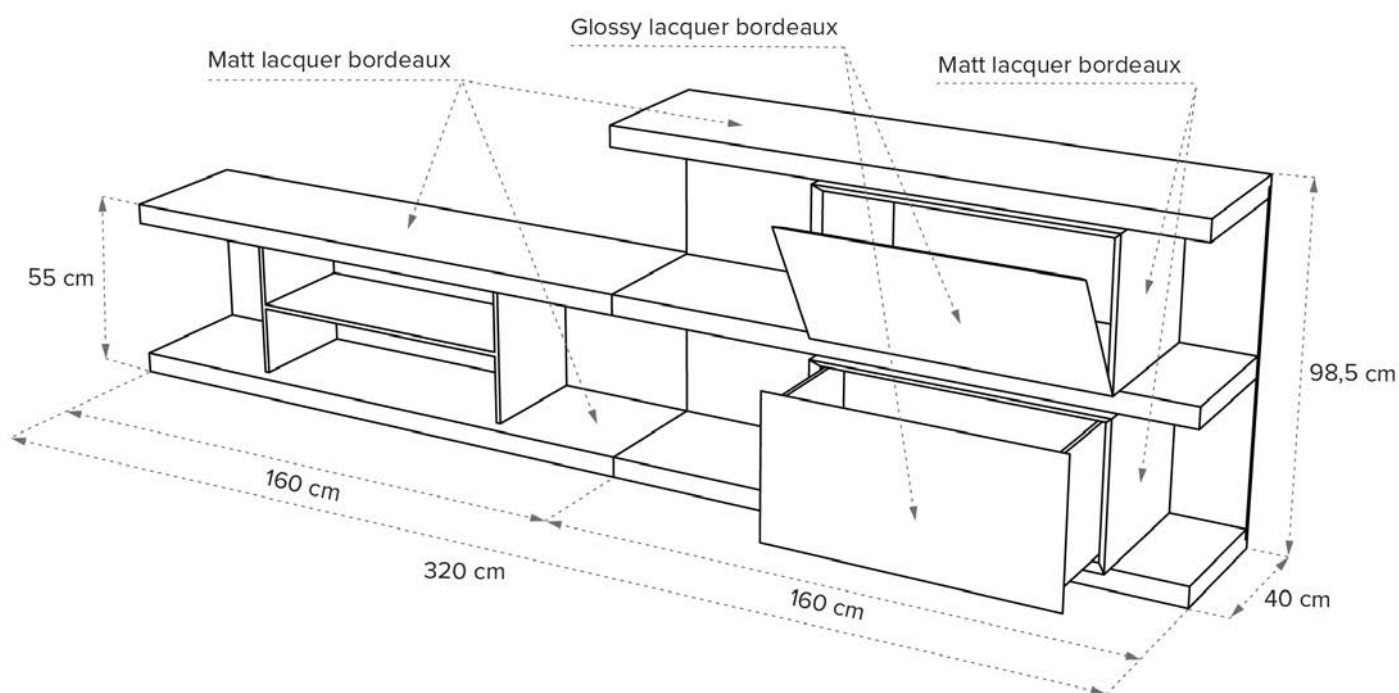

■ Composition 5C
Dimensions 126 x 15.7 x 40H inches