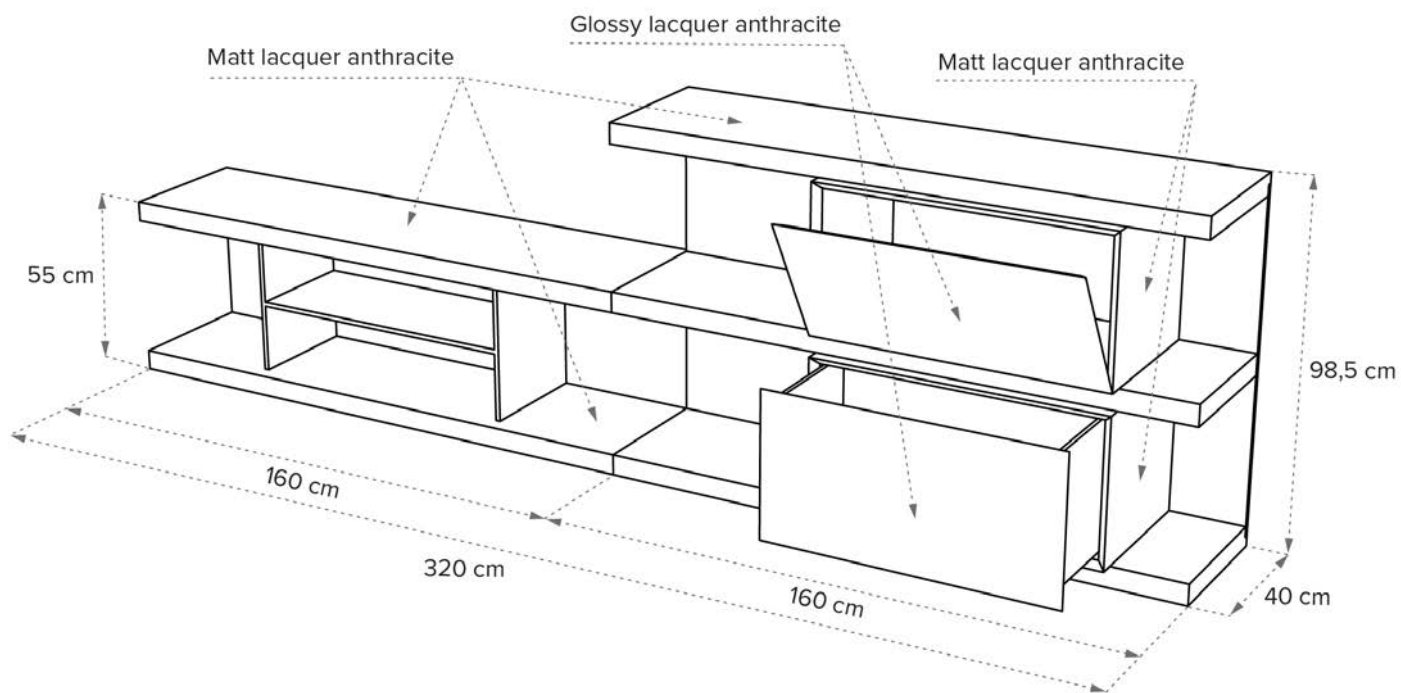

■ Glossy lacquer anthracite
(doors wall cabinet)

■ Composition 3C - W010C3104030101

■ Composition 3C
Dimensions 141.7 x 15.7 x 58.2H inches

■ Matt lacquer white

■ Glossy lacquer white
(doors wall cabinet)

■ Composition 4A - W010C4102041205

■ Composition 4A
Dimensions 157.4 x 15.7 x 76.5H inches

■ Smoked oak

■ Matt lacquer anthracite
(wall cabinet)

■ Nickel silver (special finishing for
doors wall cabinet)

■ Composition 5A - W010C5104033131

■ Composition 5A
Dimensions 126 x 15.7 x 40H inches

■ Matt lacquer anthracite

■ Glossy lacquer anthracite
(doors wall cabinet)

■ Composition 5B - W010C5104032121

■ Composition 5B
Dimensions 126 x 15.7 x 40H inches

■ Composition 5D - W010C5104030101

■ Composition 5D
Dimensions 126 x 15.7 x 40H inches

■ Matt lacquer white

■ Glossy lacquer white
(doors wall cabinet)

■ Composition 6A - W010C6102041231

■ Composition 6A
Dimensions 63 x 15.7x 58.2H inches