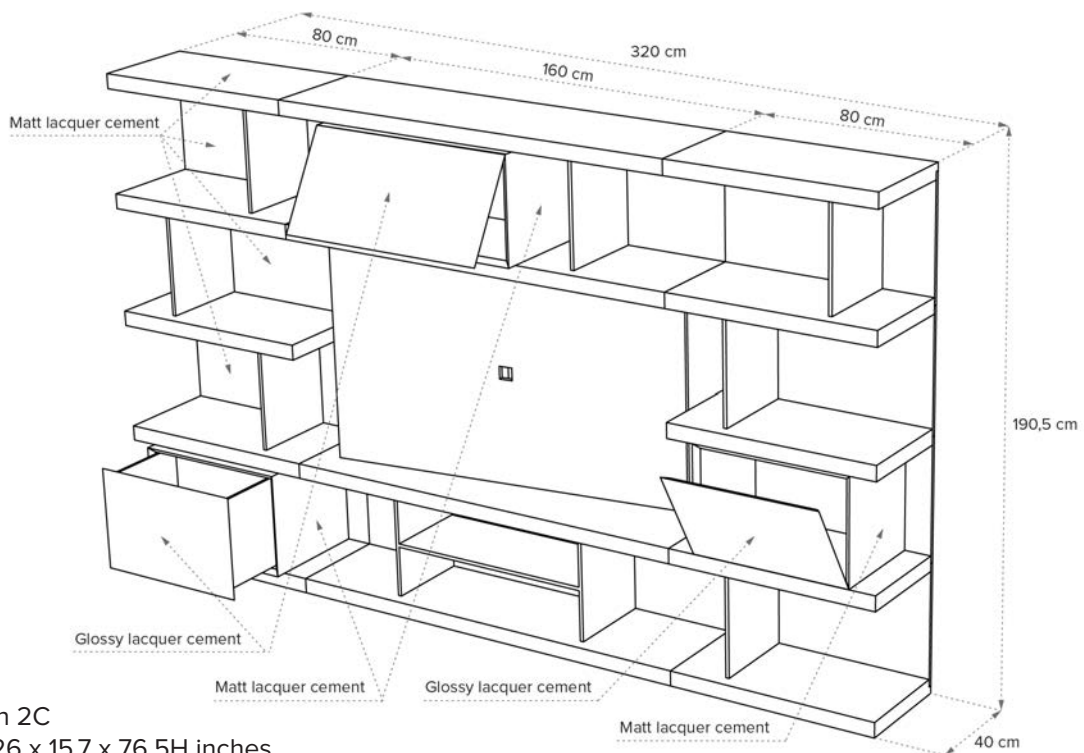

■ Composition 1A - W010C1104030505

■ Composition 1A
Dimensions 94.4 x 15.7x 57.4H inches

■ Matt lacquer coffee

■ Glossy lacquer coffee
(doors wall cabinet)

■ Composition 2A - W010C2104030101

■ Composition 2A
Dimensions 126 x 15.7 x 76.5H inches

■ Matt lacquer white

■ Glossy lacquer white
(doors wall cabinet)

■ Composition 2B - W010C2102041231

■ Composition 2B
Dimensions 126 x 15.7 x 76.5H inches

■ Smoked oak

■ Matt lacquer coffee (wall cabinet)

■ Glossy lacquer coffee
(doors wall cabinet)

■ Composition 2C - W010C2104032121

■ Composition 2C
Dimensions 126 x 15.7 x 76.5H inches

■ Matt lacquer cement

■ Glossy lacquer cement
(doors wall cabinet)

■ Composition 3A - W010C3102041205

■ Composition 3A
Dimensions 141.7 x 15.7 x 58.2H inches

■ Composition 4A - W010C4102041205

■ Composition 4A
Dimensions 157.4 x 15.7 x 76.5H inches

■ Smoked oak

■ Matt lacquer anthracite
(wall cabinet)

■ Nickel silver (special finishing for
doors wall cabinet)

■ Composition 5A - W010C5104033131