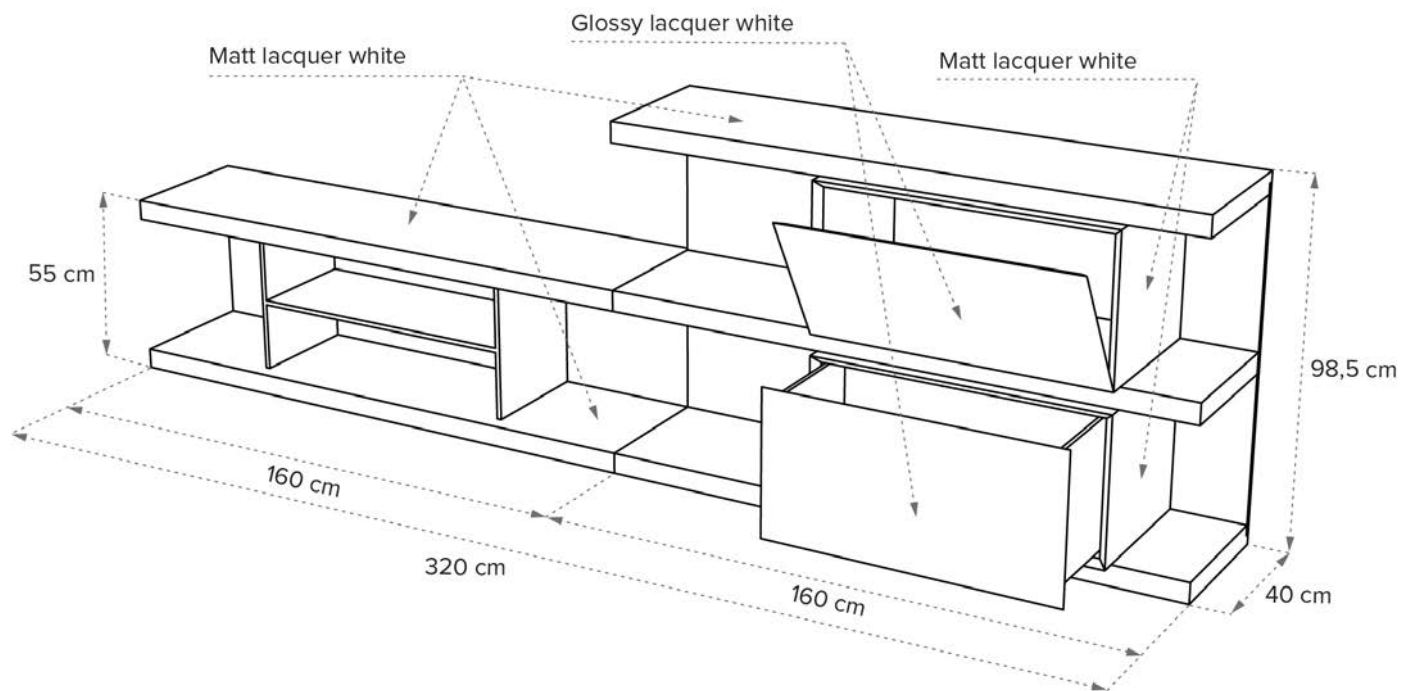

■ Composition 4A - W010C4102041205

■ Composition 4A
Dimensions 157.4 x 15.7 x 76.5H inches

■ Smoked oak

■ Matt lacquer anthracite
(wall cabinet)

■ Nickel silver (special finishing for
doors wall cabinet)

■ Composition 5A - W010C5104033131

■ Composition 5A
Dimensions 126 x 15.7 x 40H inches

■ Matt lacquer anthracite

■ Glossy lacquer anthracite
(doors wall cabinet)

■ Composition 5B - W010C5104032121

■ Composition 5B
Dimensions 126 x 15.7 x 40H inches

■ Matt lacquer cement

■ Glossy lacquer cement
(doors wall cabinet)

■ Composition 5C - W010C5104032222

■ Composition 5C
Dimensions 126 x 15.7 x 40H inches

■ Matt lacquer bordeaux

■ Glossy lacquer bordeaux
(doors wall cabinet)

■ Composition 5D - W010C5104030101

■ Composition 5D
Dimensions 126 x 15.7 x 40H inches

■ Matt lacquer white

■ Glossy lacquer white
(doors wall cabinet)

■ Composition 6A - W010C6102041231

■ Composition 6A
Dimensions 63 x 15.7x 58.2H inches