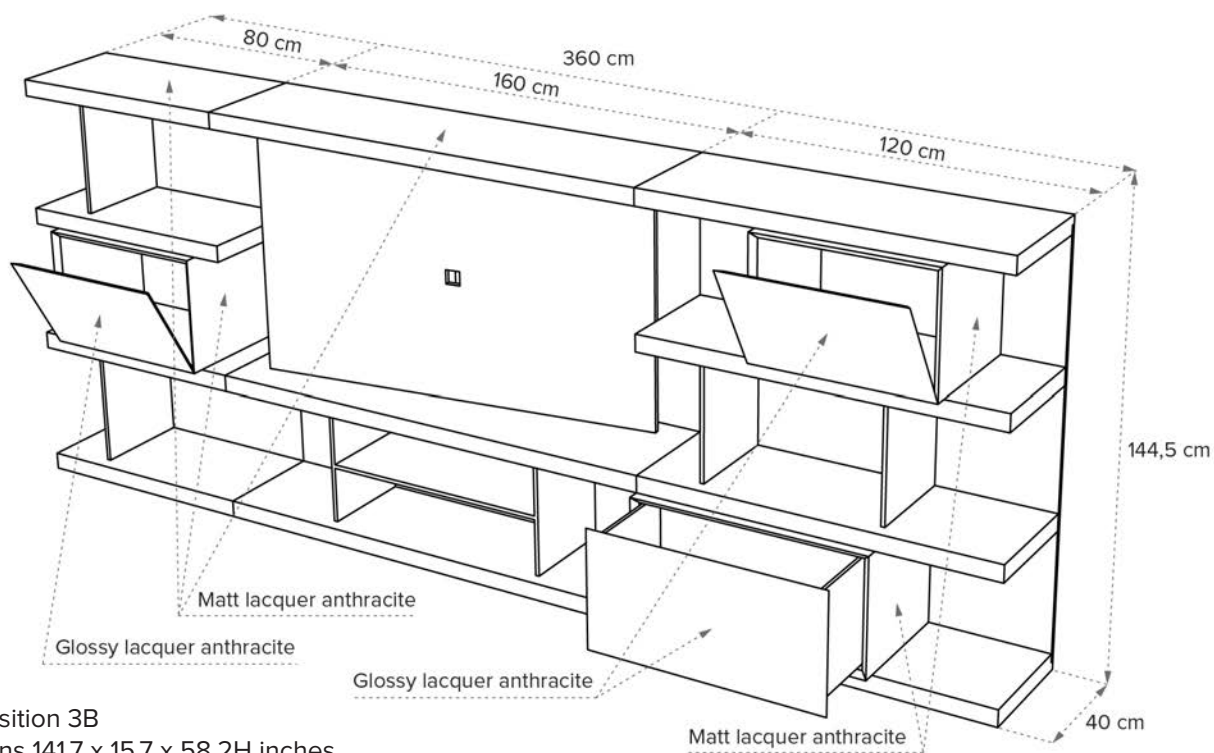

■ Smoked oak

■ Matt lacquer coffee (wall cabinet)

■ Glossy lacquer coffee
(doors wall cabinet)

■ Composition 3B - W010C3104033131

■ Composition 3B
Dimensions 141.7 x 15.7 x 58.2H inches

■ Matt lacquer anthracite

■ Glossy lacquer anthracite
(doors wall cabinet)

■ Composition 3C - W010C3104030101

■ Composition 3C
Dimensions 141.7 x 15.7 x 58.2H inches

■ Matt lacquer white

■ Glossy lacquer white
(doors wall cabinet)

■ Composition 4A - W010C4102041205

■ Composition 4A
Dimensions 157.4 x 15.7 x 76.5H inches

■ Smoked oak

■ Matt lacquer anthracite
(wall cabinet)

■ Nickel silver (special finishing for
doors wall cabinet)

■ Composition 5A - W010C5104033131

■ Composition 5A
Dimensions 126 x 15.7 x 40H inches

■ Matt lacquer anthracite

■ Glossy lacquer anthracite
(doors wall cabinet)

■ Composition 5B - W010C5104032121

■ Composition 5B
Dimensions 126 x 15.7 x 40H inches