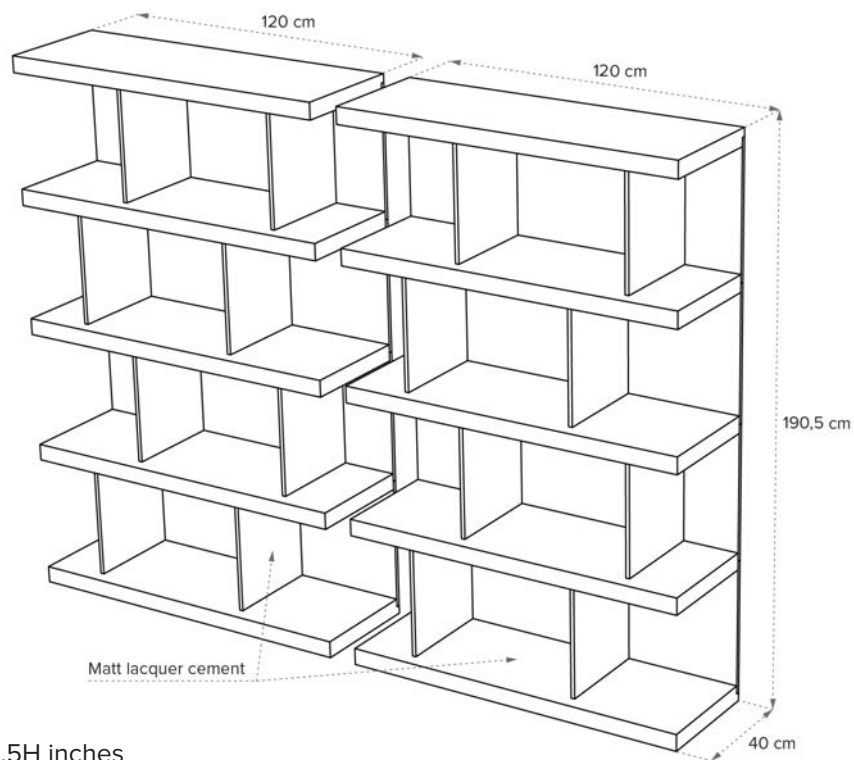

■ Smoked oak

■ Matt lacquer coffee

■ Composition 7B - W010C7104033131

■ Composition 7B

Dimensions 78.7 x 17.7 x 40H inches / 31.4 x 15.7 x 21.6H inches

■ Matt lacquer anthracite

■ Glossy lacquer anthracite
(doors wall cabinet)

■ Composition 8A - W010C8104103100

■ Composition 8A
Dimensions 47.2 x 15.7 x 58.2H inches

■ Matt lacquer anthracite

■ Glossy black chrome (special finishing for doors wall cabinet)

■ Composition 9A - W010C9104002100

■ Composition 9A
Dimensions 47.2 x 15.7 x 76.5H inches

■ Matt lacquer cement

■ Composition 9B - W010C9104002200

■ Composition 9B
Dimensions 47.2 x 15.7 x 76.5H inches

■ Matt lacquer white