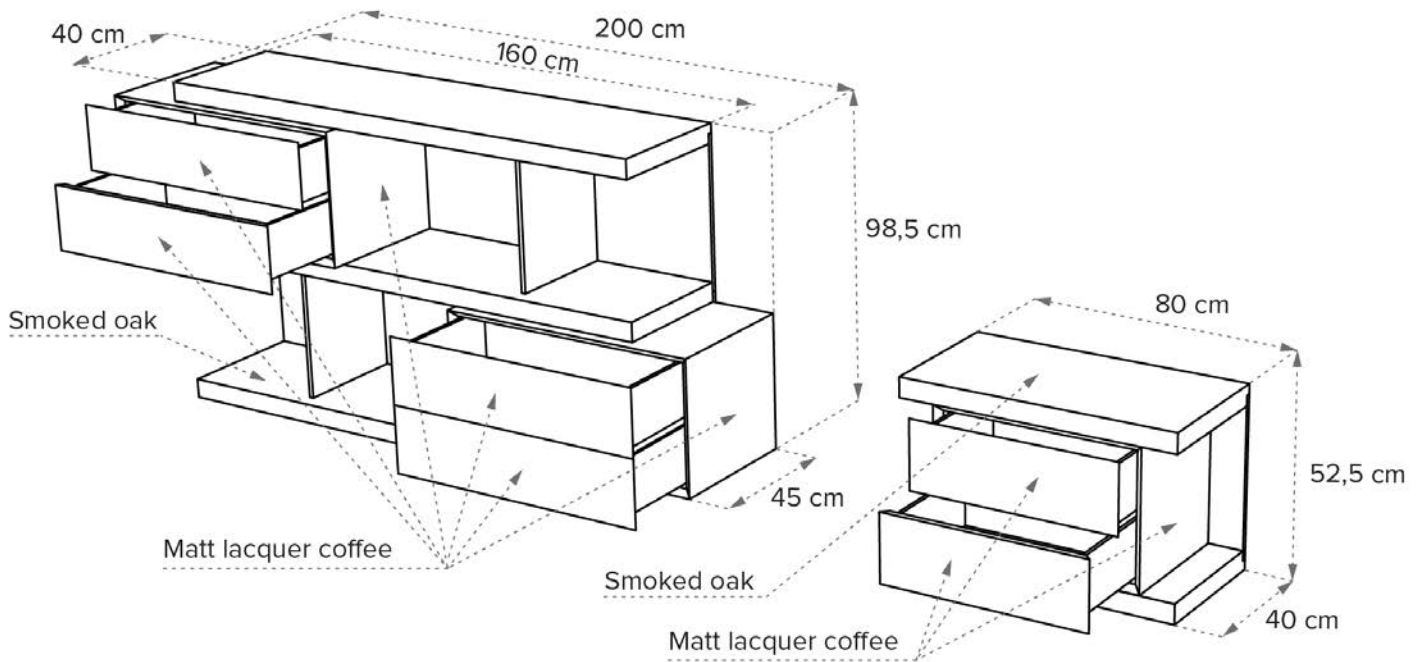

■ Composition 5D - W010C5104030101

■ Composition 5D
Dimensions 126 x 15.7 x 40H inches

■ Matt lacquer white

■ Glossy lacquer white
(doors wall cabinet)

■ Composition 6A - W010C6102041231

■ Composition 6A
Dimensions 63 x 15.7x 58.2H inches

■ Smoked oak

■ Matt lacquer anthracite
(wall cabinet)

■ Nickel silver (special finishing for
doors wall cabinet)

■ Composition 7A - W010C7102041205

■ Composition 7A
 Dimensions 78.7 x 17.7 x 40H inches / 31.4 x 15.7 x 21.6H inches

■ Smoked oak

■ Matt lacquer coffee

■ Composition 7B - W010C7104033131

■ Composition 7B

Dimensions 78.7 x 17.7 x 40H inches / 31.4 x 15.7 x 21.6H inches

■ Matt lacquer anthracite

■ Glossy lacquer anthracite
(doors wall cabinet)

■ Composition 9A
Dimensions 47.2 x 15.7 x 76.5H inches

■ Matt lacquer cement

■ Composition 9B - W010C9104002200

■ Composition 9B
Dimensions 47.2 x 15.7 x 76.5H inches

■ Matt lacquer white