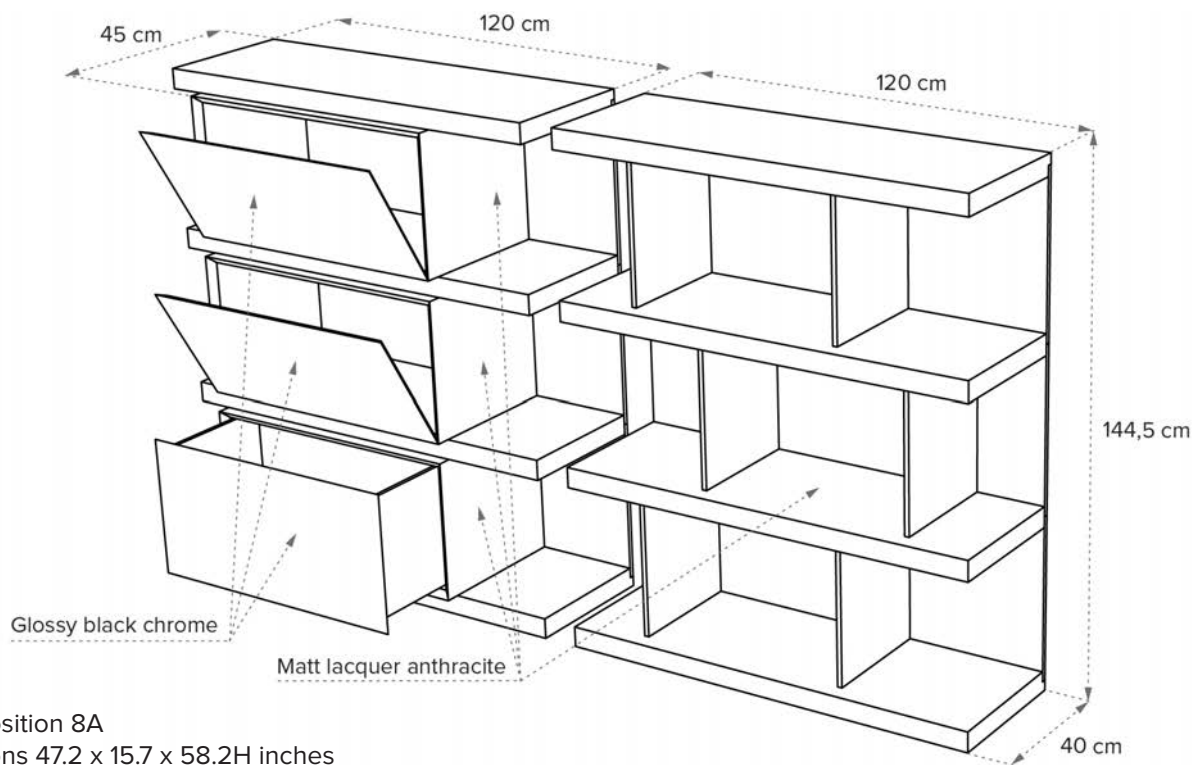

■ Smoked oak

■ Matt lacquer coffee

■ Composition 7B - W010C7104033131

■ Composition 7B

Dimensions 78.7 x 17.7 x 40H inches / 31.4 x 15.7 x 21.6H inches

■ Matt lacquer anthracite

■ Glossy lacquer anthracite
(doors wall cabinet)

■ Composition 8A - W010C8104103100

■ Composition 8A
Dimensions 47.2 x 15.7 x 58.2H inches

■ Matt lacquer anthracite

■ Glossy black chrome (special finishing for doors wall cabinet)

■ Composition 9A - W010C9104002100

■ Composition 9A
Dimensions 47.2 x 15.7 x 76.5H inches

■ Matt lacquer cement

■ Composition 9B - W010C9104002200

■ Composition 9B
Dimensions 47.2 x 15.7 x 76.5H inches

■ Matt lacquer white