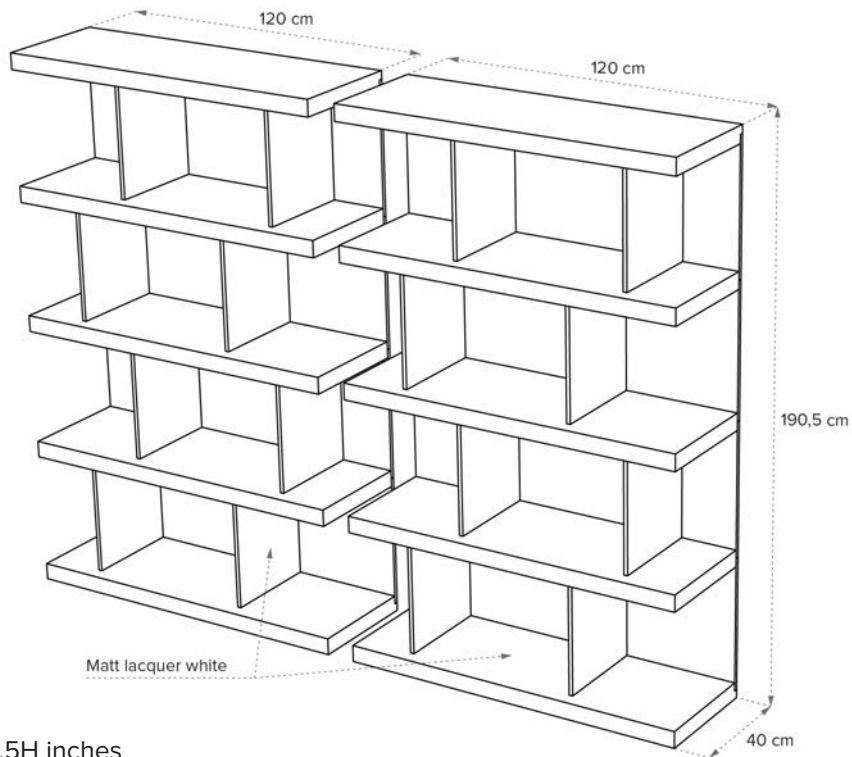

■ Smoked oak

■ Matt lacquer coffee

■ Composition 7B - W010C7104033131

■ Composition 7B

Dimensions 78.7 x 17.7 x 40H inches / 31.4 x 15.7 x 21.6H inches

■ Matt lacquer anthracite

■ Glossy lacquer anthracite
(doors wall cabinet)

■ Composition 8A - W010C8104103100

■ Composition 8A
Dimensions 47.2 x 15.7 x 58.2H inches

■ Matt lacquer anthracite

■ Glossy black chrome (special finishing for doors wall cabinet)

■ Composition 9A - W010C9104002100

■ Composition 9A
Dimensions 47.2 x 15.7 x 76.5H inches

■ Matt lacquer cement

■ Composition 9B - W010C9104002200

■ Composition 9B
Dimensions 47.2 x 15.7 x 76.5H inches

■ Matt lacquer white