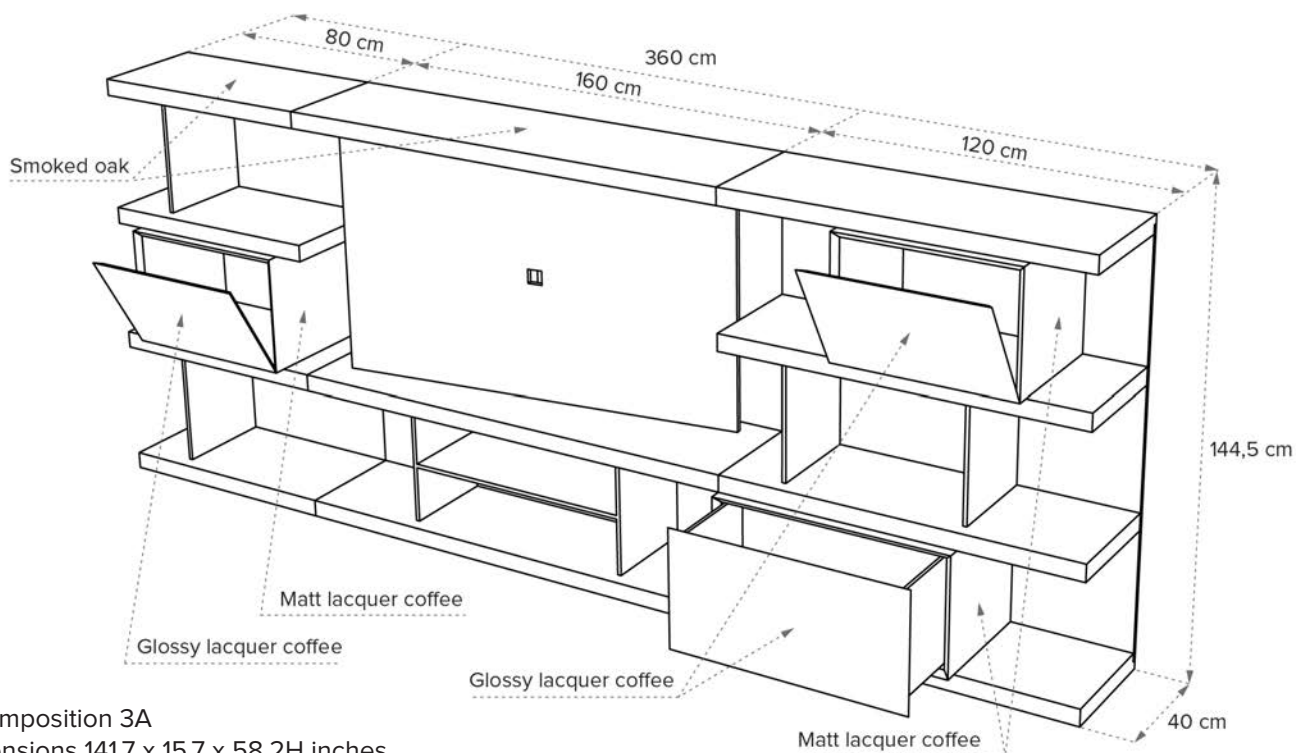

■ Composition 1A - W010C1104030505

■ Composition 1A
Dimensions 94.4 x 15.7x 57.4H inches

■ Matt lacquer coffee

■ Glossy lacquer coffee
(doors wall cabinet)

■ Composition 2A - W010C2104030101

■ Composition 2A
Dimensions 126 x 15.7 x 76.5H inches

■ Matt lacquer white

■ Glossy lacquer white
(doors wall cabinet)

■ Composition 2B - W010C2102041231

■ Composition 2B
Dimensions 126 x 15.7 x 76.5H inches

■ Smoked oak

■ Matt lacquer coffee (wall cabinet)

■ Glossy lacquer coffee
(doors wall cabinet)

■ Composition 2C - W010C2104032121

■ Composition 2C
Dimensions 126 x 15.7 x 76.5H inches

■ Matt lacquer cement

■ Glossy lacquer cement
(doors wall cabinet)

■ Composition 3A - W010C3102041205

■ Composition 3A
Dimensions 141.7 x 15.7 x 58.2H inches

■ Smoked oak

■ Matt lacquer coffee (wall cabinet)

■ Glossy lacquer coffee
(doors wall cabinet)

■ Composition 3B - W010C3104033131

■ Composition 3B
Dimensions 141.7 x 15.7 x 58.2H inches

■ Matt lacquer anthracite