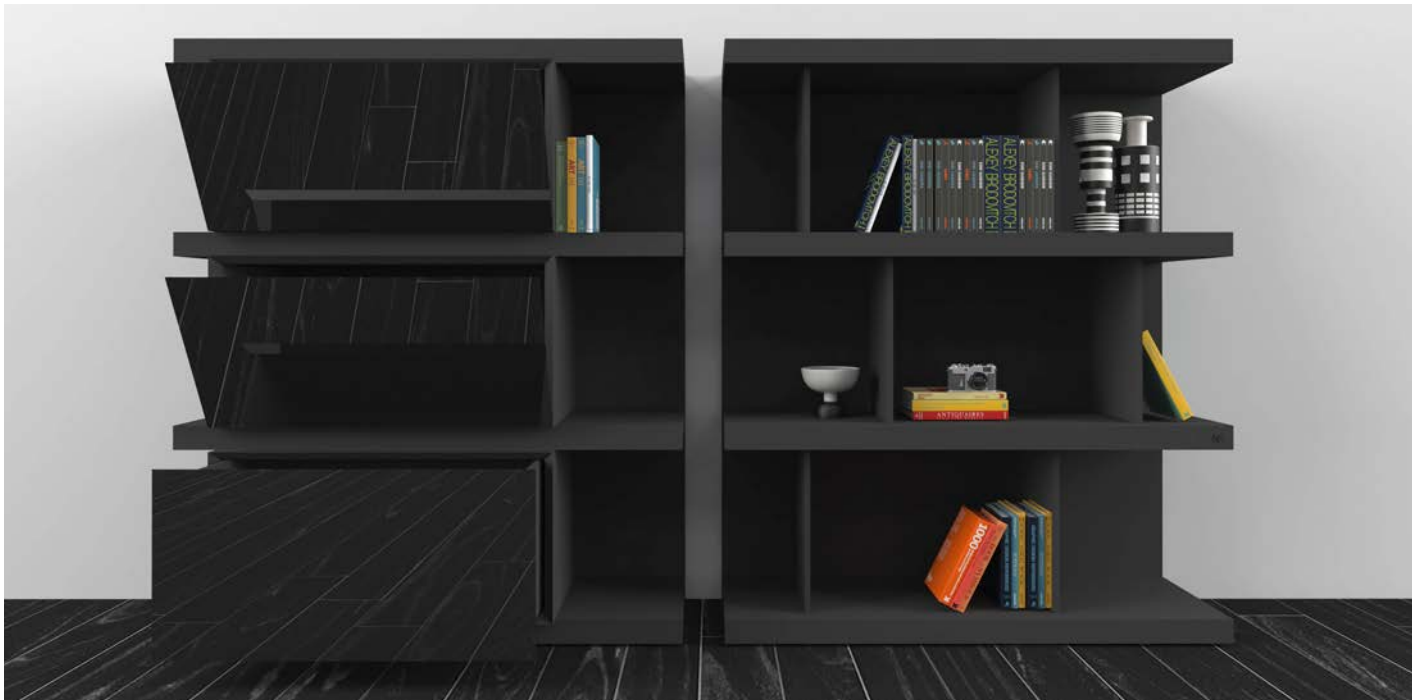

■ Smoked oak

■ Matt lacquer coffee

■ Composition 7B - W010C7104033131

■ Composition 7B

Dimensions 78.7 x 17.7 x 40H inches / 31.4 x 15.7 x 21.6H inches

■ Matt lacquer anthracite

■ Glossy lacquer anthracite
(doors wall cabinet)