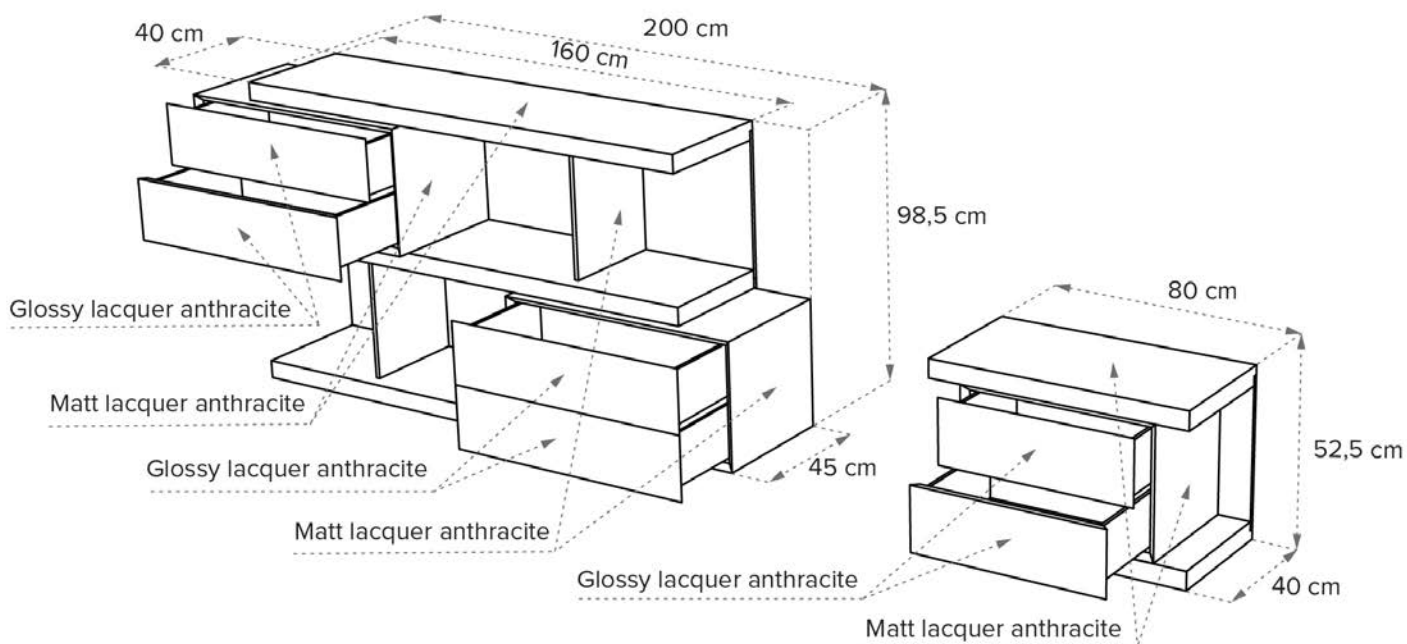

■ Composition 5D - W010C5104030101

■ Composition 5D
Dimensions 126 x 15.7 x 40H inches

■ Matt lacquer white

■ Glossy lacquer white
(doors wall cabinet)

■ Composition 6A - W010C6102041231

■ Composition 6A
Dimensions 63 x 15.7x 58.2H inches

■ Smoked oak

■ Matt lacquer anthracite
(wall cabinet)

■ Nickel silver (special finishing for
doors wall cabinet)

■ Composition 7A - W010C7102041205

■ Composition 7A
 Dimensions 78.7 x 17.7 x 40H inches / 31.4 x 15.7 x 21.6H inches

■ Smoked oak

■ Matt lacquer coffee

■ Composition 7B - W010C7104033131

■ Composition 7B

Dimensions 78.7 x 17.7 x 40H inches / 31.4 x 15.7 x 21.6H inches

■ Matt lacquer anthracite

■ Glossy lacquer anthracite
(doors wall cabinet)

■ Composition 9A
Dimensions 47.2 x 15.7 x 76.5H inches

■ Matt lacquer cement

■ Composition 9B - W010C9104002200

■ Composition 9B
Dimensions 47.2 x 15.7 x 76.5H inches

■ Matt lacquer white