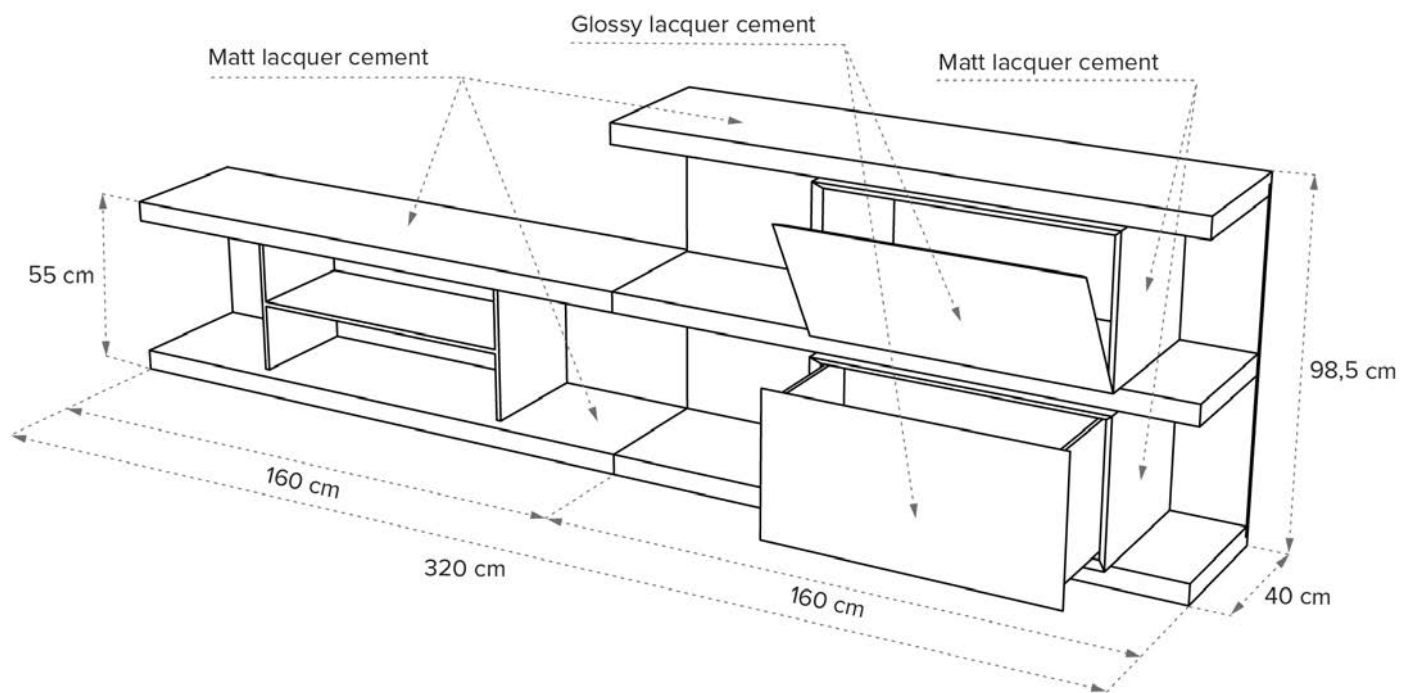

■ Composition 4A - W010C4102041205

■ Composition 4A
Dimensions 157.4 x 15.7 x 76.5H inches

■ Smoked oak

■ Matt lacquer anthracite
(wall cabinet)

■ Nickel silver (special finishing for
doors wall cabinet)

■ Composition 5A - W010C5104033131

■ Composition 5A
Dimensions 126 x 15.7 x 40H inches

■ Matt lacquer anthracite

■ Glossy lacquer anthracite
(doors wall cabinet)

■ Composition 5B - W010C5104032121

■ Composition 5B
Dimensions 126 x 15.7 x 40H inches

■ Composition 5D - W010C5104030101

■ Composition 5D
Dimensions 126 x 15.7 x 40H inches

■ Matt lacquer white

■ Glossy lacquer white
(doors wall cabinet)

■ Composition 6A - W010C6102041231

■ Composition 6A
Dimensions 63 x 15.7x 58.2H inches

■ Composition 9A
Dimensions 47.2 x 15.7 x 76.5H inches

■ Matt lacquer cement

■ Composition 9B - W010C9104002200

■ Composition 9B
Dimensions 47.2 x 15.7 x 76.5H inches

■ Matt lacquer white