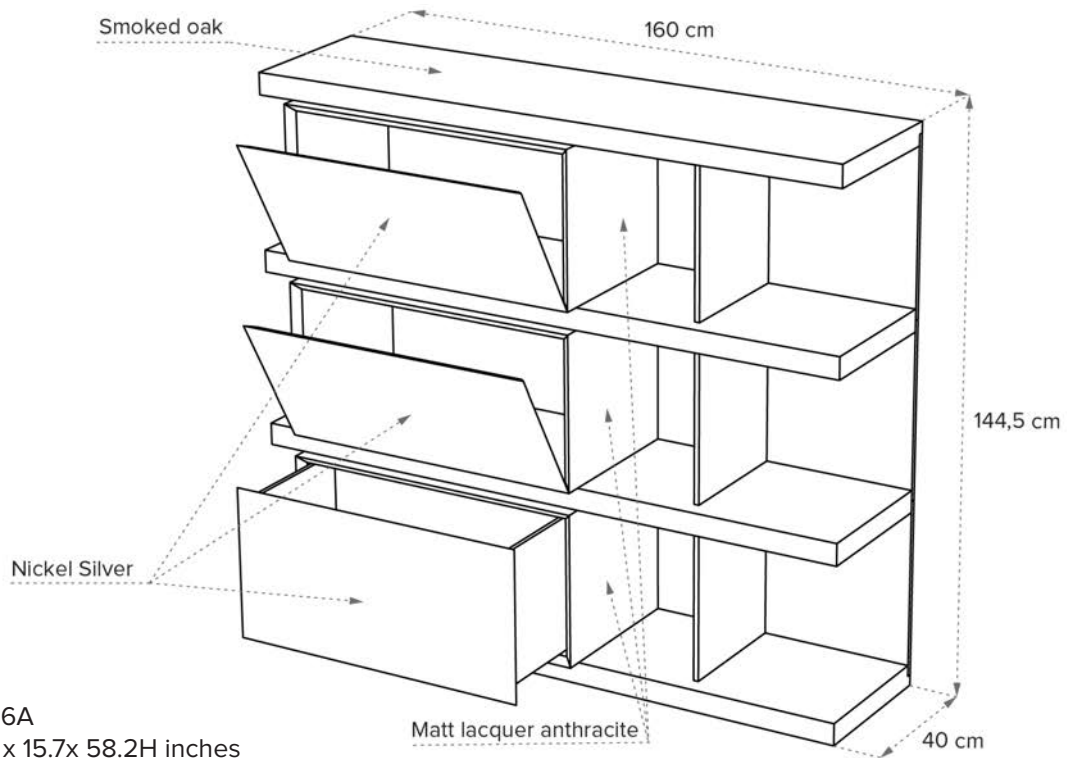

■ Composition 5A
Dimensions 126 x 15.7 x 40H inches

■ Matt lacquer anthracite

■ Glossy lacquer anthracite
(doors wall cabinet)

■ Composition 5B - W010C5104032121

■ Composition 5B
Dimensions 126 x 15.7 x 40H inches

■ Matt lacquer cement

■ Glossy lacquer cement
(doors wall cabinet)

■ Composition 5C - W010C5104032222

■ Composition 5C
Dimensions 126 x 15.7 x 40H inches

■ Matt lacquer bordeaux

■ Glossy lacquer bordeaux
(doors wall cabinet)

■ Composition 5D - W010C5104030101

■ Composition 5D
Dimensions 126 x 15.7 x 40H inches

■ Matt lacquer white

■ Glossy lacquer white
(doors wall cabinet)

■ Composition 6A - W010C6102041231

■ Composition 6A
Dimensions 63 x 15.7x 58.2H inches

■ Smoked oak

■ Matt lacquer anthracite
(wall cabinet)

■ Nickel silver (special finishing for
doors wall cabinet)

■ Composition 7A - W010C7102041205

■ Composition 7A
 Dimensions 78.7 x 17.7 x 40H inches / 31.4 x 15.7 x 21.6H inches