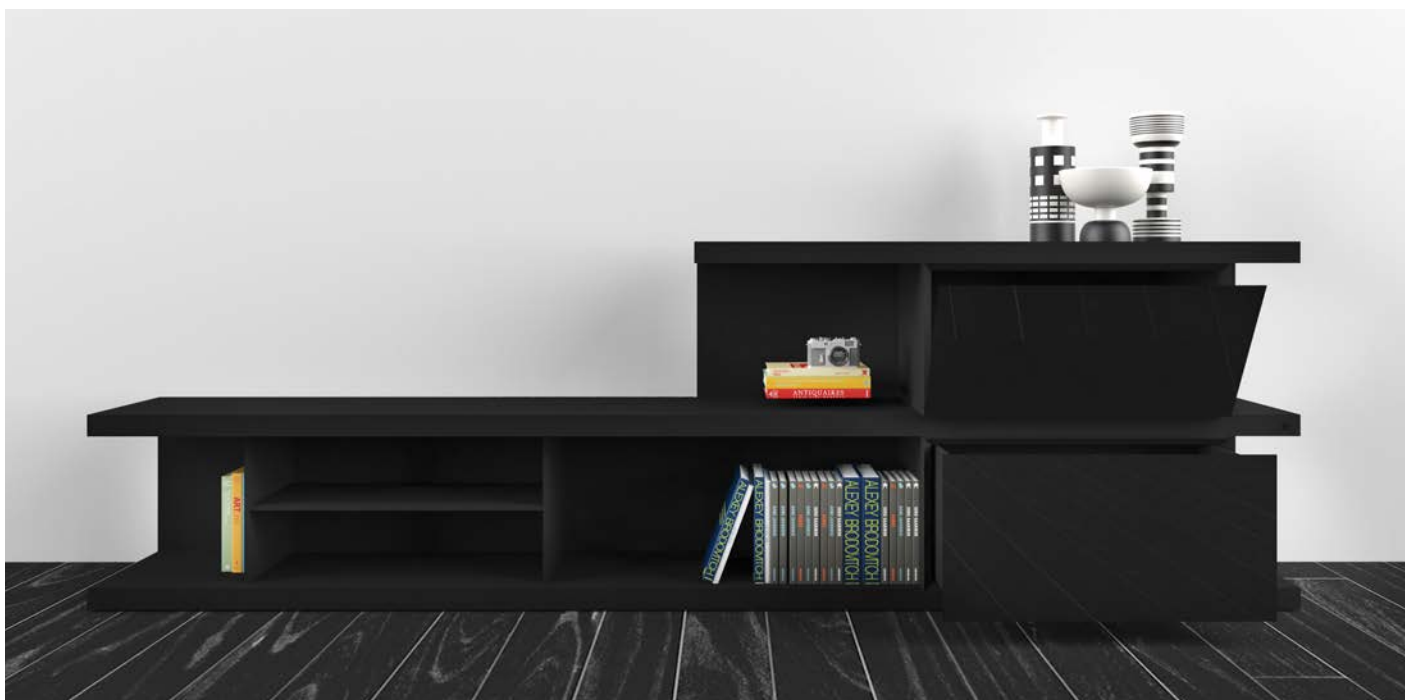

■ Composition 4A - W010C4102041205

■ Composition 4A
Dimensions 157.4 x 15.7 x 76.5H inches

■ Smoked oak

■ Matt lacquer anthracite
(wall cabinet)

■ Nickel silver (special finishing for
doors wall cabinet)

■ Composition 5A - W010C5104033131