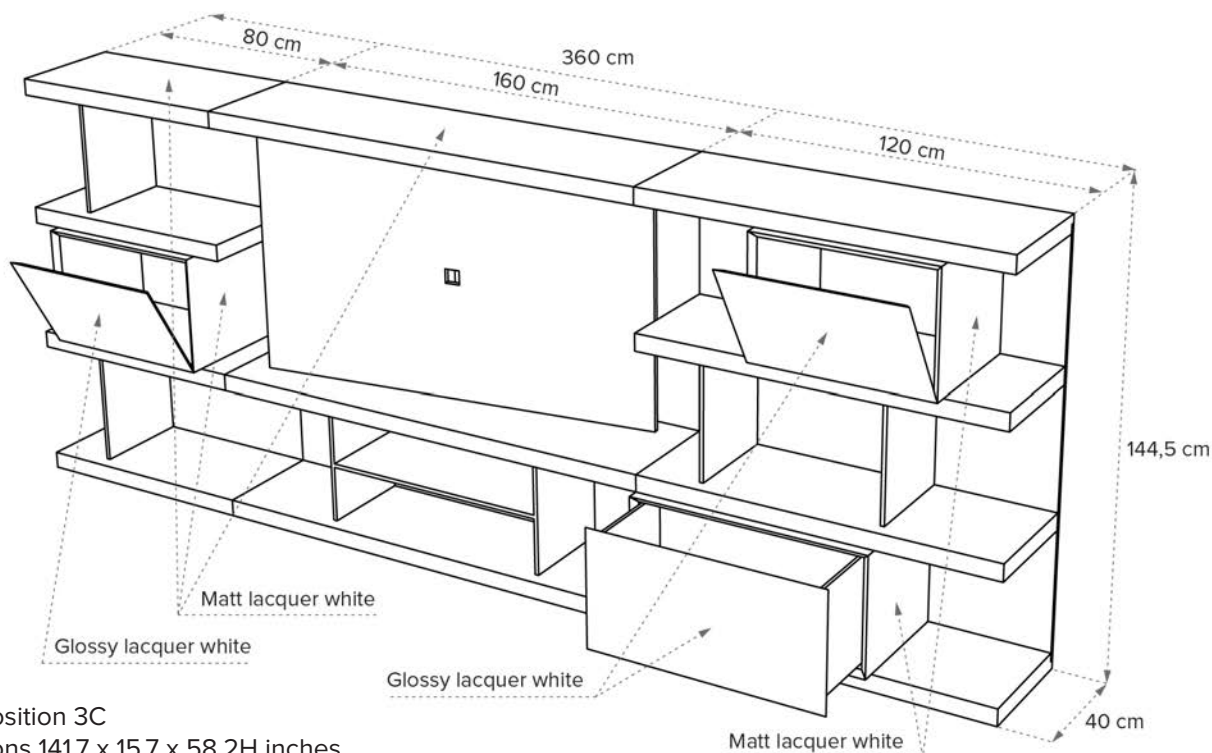

■ Composition 2C - W010C2104032121

■ Composition 2C
Dimensions 126 x 15.7 x 76.5H inches

■ Matt lacquer cement

■ Glossy lacquer cement
(doors wall cabinet)

■ Composition 3A - W010C3102041205

■ Composition 3A
Dimensions 141.7 x 15.7 x 58.2H inches

■ Smoked oak

■ Matt lacquer coffee (wall cabinet)

■ Glossy lacquer coffee
(doors wall cabinet)

■ Composition 3B - W010C3104033131

■ Composition 3B
Dimensions 141.7 x 15.7 x 58.2H inches

■ Matt lacquer anthracite

■ Glossy lacquer anthracite
(doors wall cabinet)

■ Composition 3C - W010C3104030101

■ Composition 3C
Dimensions 141.7 x 15.7 x 58.2H inches

■ Matt lacquer white

■ Glossy lacquer white
(doors wall cabinet)

■ Composition 4A - W010C4102041205

■ Composition 4A
Dimensions 157.4 x 15.7 x 76.5H inches

■ Smoked oak

■ Matt lacquer anthracite
(wall cabinet)

■ Nickel silver (special finishing for
doors wall cabinet)

■ Composition 5A - W010C5104033131