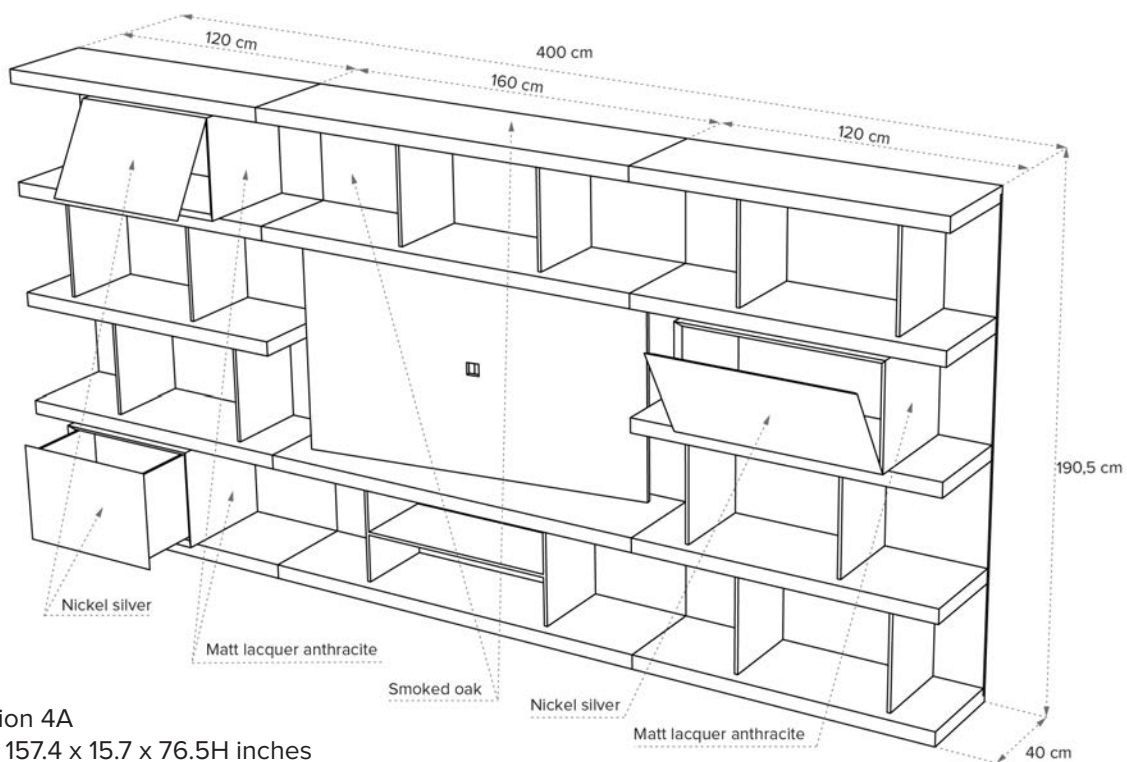

■ Smoked oak

■ Matt lacquer coffee (wall cabinet)

■ Glossy lacquer coffee
(doors wall cabinet)

■ Composition 3B - W010C3104033131

■ Composition 3B
Dimensions 141.7 x 15.7 x 58.2H inches

■ Matt lacquer anthracite

■ Glossy lacquer anthracite
(doors wall cabinet)

■ Composition 3C - W010C3104030101

■ Composition 3C
Dimensions 141.7 x 15.7 x 58.2H inches

■ Matt lacquer white

■ Glossy lacquer white
(doors wall cabinet)

■ Composition 4A - W010C4102041205

■ Composition 4A
Dimensions 157.4 x 15.7 x 76.5H inches

■ Smoked oak

■ Matt lacquer anthracite
(wall cabinet)

■ Nickel silver (special finishing for
doors wall cabinet)

■ Composition 5A - W010C5104033131

■ Composition 5A
Dimensions 126 x 15.7 x 40H inches

■ Matt lacquer anthracite

■ Glossy lacquer anthracite
(doors wall cabinet)

■ Composition 5B - W010C5104032121

■ Composition 5B
Dimensions 126 x 15.7 x 40H inches