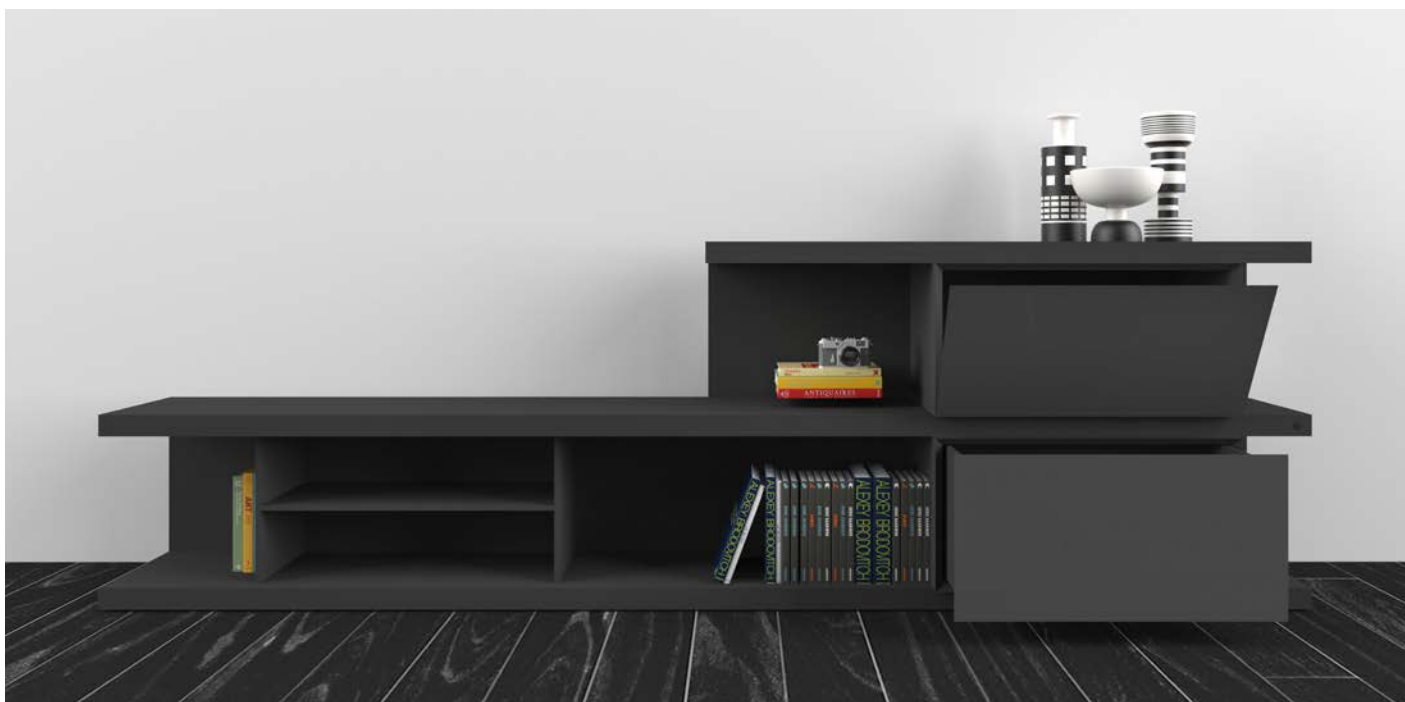

■ Composition 5B - W010C5104032121