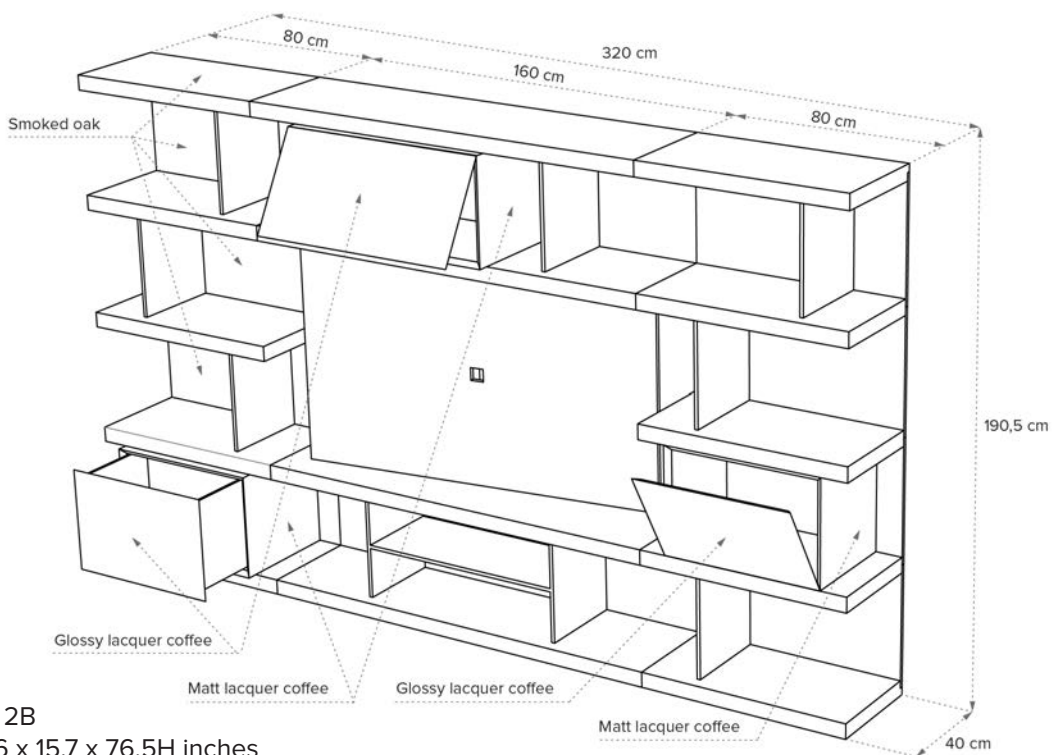

■ Composition 1A - W010C1104030505

■ Composition 1A
Dimensions 94.4 x 15.7x 57.4H inches

■ Matt lacquer coffee

■ Glossy lacquer coffee
(doors wall cabinet)

■ Composition 2A - W010C2104030101

■ Composition 2A
Dimensions 126 x 15.7 x 76.5H inches

■ Matt lacquer white

■ Glossy lacquer white
(doors wall cabinet)

■ Composition 2B - W010C2102041231

■ Composition 2B
Dimensions 126 x 15.7 x 76.5H inches

■ Smoked oak

■ Matt lacquer coffee (wall cabinet)

■ Glossy lacquer coffee
(doors wall cabinet)

■ Composition 2C - W010C2104032121

■ Composition 2C
Dimensions 126 x 15.7 x 76.5H inches

■ Matt lacquer cement

■ Glossy lacquer cement
(doors wall cabinet)

■ Composition 3A - W010C3102041205

■ Composition 3A
Dimensions 141.7 x 15.7 x 58.2H inches

■ Composition 4A - W010C4102041205

■ Composition 4A
Dimensions 157.4 x 15.7 x 76.5H inches

■ Smoked oak

■ Matt lacquer anthracite
(wall cabinet)

■ Nickel silver (special finishing for
doors wall cabinet)

■ Composition 5A - W010C5104033131