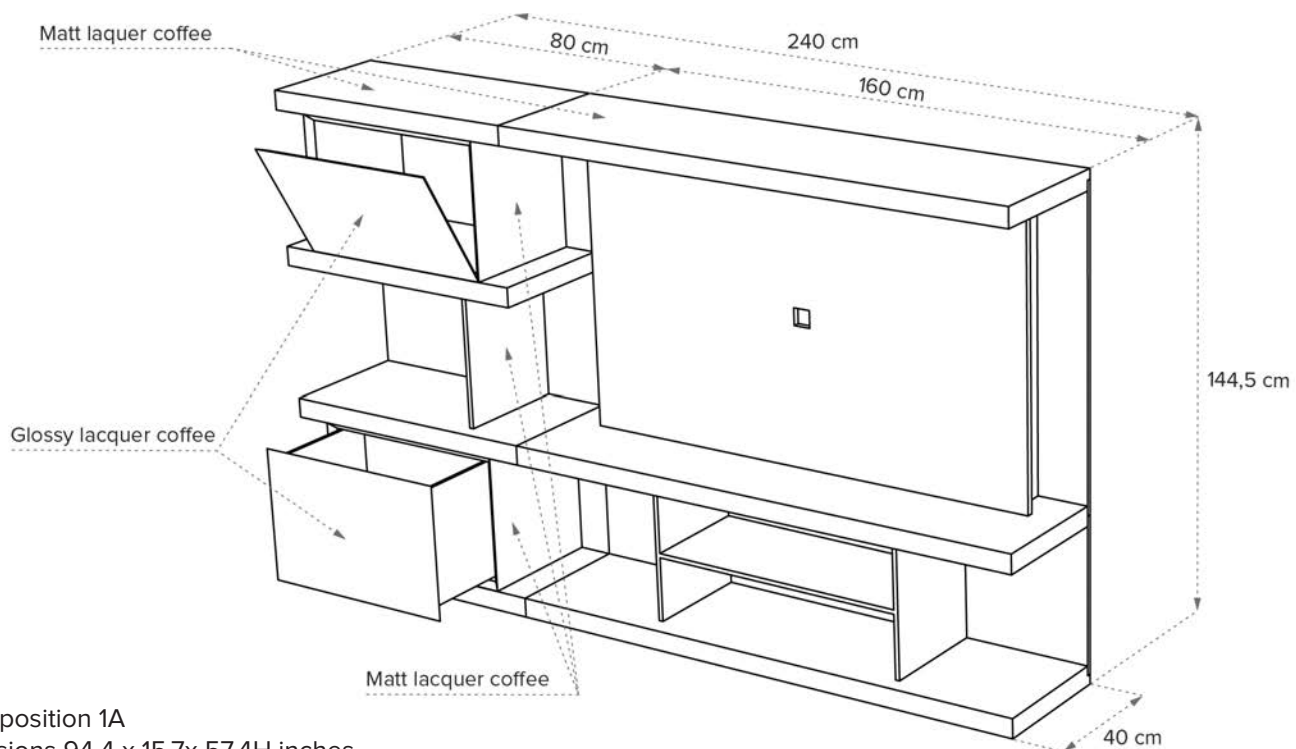

■ Composition 1A - W010C1104030505

■ Composition 1A
Dimensions 94.4 x 15.7x 57.4H inches

■ Matt lacquer coffee

■ Glossy lacquer coffee
(doors wall cabinet)

■ Composition 2A - W010C2104030101

■ Composition 2A
Dimensions 126 x 15.7 x 76.5H inches

■ Matt lacquer white

■ Glossy lacquer white
(doors wall cabinet)

■ Composition 2B - W010C2102041231

■ Composition 2B
Dimensions 126 x 15.7 x 76.5H inches

■ Smoked oak

■ Matt lacquer coffee (wall cabinet)

■ Glossy lacquer coffee
(doors wall cabinet)

■ Composition 2C - W010C2104032121

■ Composition 2C
Dimensions 126 x 15.7 x 76.5H inches

■ Matt lacquer cement

■ Glossy lacquer cement
(doors wall cabinet)

■ Composition 3A - W010C3102041205

■ Composition 3A
Dimensions 141.7 x 15.7 x 58.2H inches

■ Composition 4A - W010C4102041205

■ Composition 4A
Dimensions 157.4 x 15.7 x 76.5H inches

■ Smoked oak

■ Matt lacquer anthracite
(wall cabinet)

■ Nickel silver (special finishing for
doors wall cabinet)

■ Composition 5A - W010C5104033131