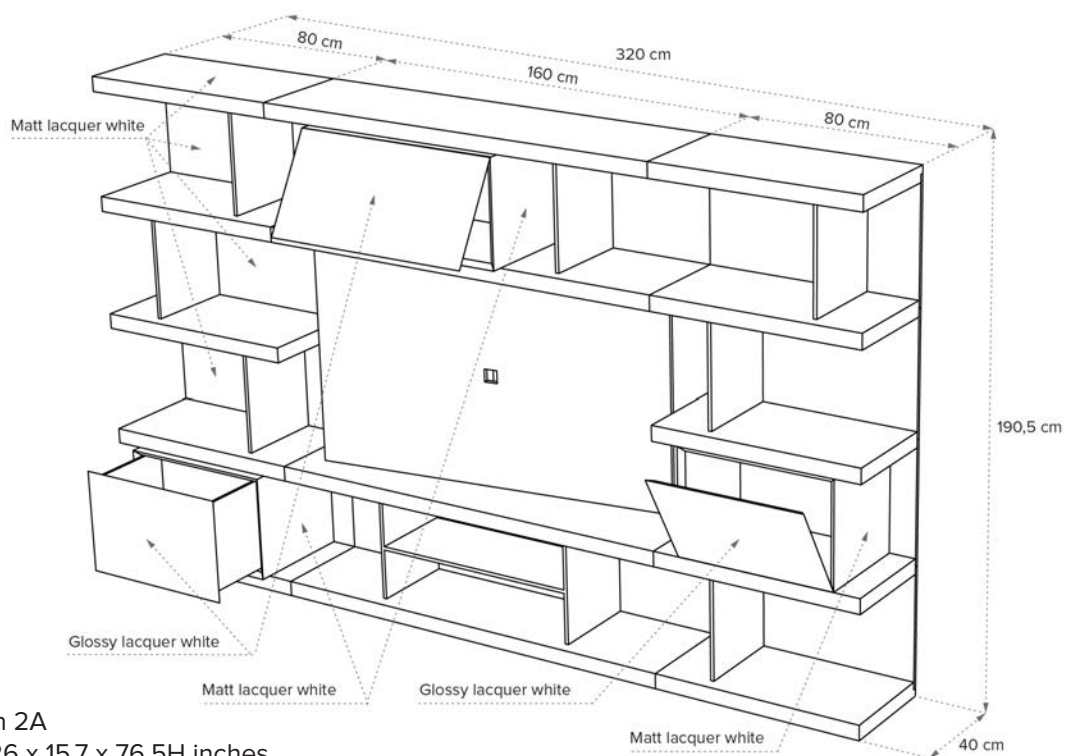

■ Composition 1A - W010C1104030505

■ Composition 1A
Dimensions 94.4 x 15.7x 57.4H inches

■ Matt lacquer coffee

■ Glossy lacquer coffee
(doors wall cabinet)

■ Composition 2A - W010C2104030101

■ Composition 2A
Dimensions 126 x 15.7 x 76.5H inches

■ Matt lacquer white

■ Glossy lacquer white
(doors wall cabinet)

■ Composition 2B - W010C2102041231

■ Composition 2B
Dimensions 126 x 15.7 x 76.5H inches

■ Smoked oak

■ Matt lacquer coffee (wall cabinet)

■ Glossy lacquer coffee
(doors wall cabinet)

■ Composition 2C - W010C2104032121

■ Composition 2C
Dimensions 126 x 15.7 x 76.5H inches

■ Matt lacquer cement

■ Glossy lacquer cement
(doors wall cabinet)

■ Composition 3A - W010C3102041205

■ Composition 3A
Dimensions 141.7 x 15.7 x 58.2H inches

■ Composition 4A - W010C4102041205

■ Composition 4A
Dimensions 157.4 x 15.7 x 76.5H inches

■ Smoked oak

■ Matt lacquer anthracite
(wall cabinet)

■ Nickel silver (special finishing for
doors wall cabinet)

■ Composition 5A - W010C5104033131